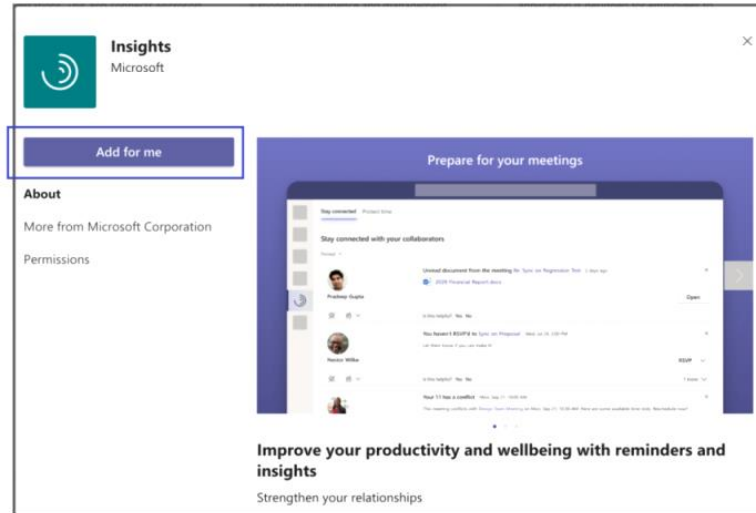

# Find and open the Microsoft Viva Insights app

Find the app by searching for **Insights** in the "... ("Apps") in the left navigation pane

Install the app by selecting **Add for me** (if it wasn't already installed by your admin)

Pin the app by selecting the **Pin icon** (if it wasn't already pinned by your admin)