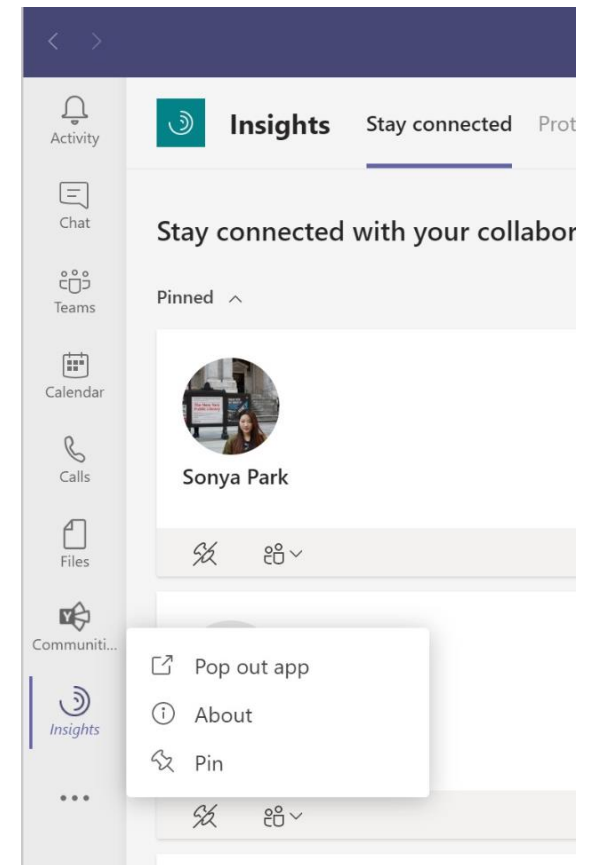

# Find and open the Microsoft Viva Insights app

Find the app by searching for **Insights** in the "... ("Apps") in the left navigation pane

Install the app by selecting **Add for me** (if it wasn't already installed by your admin)

Pin the app by selecting the **Pin icon** (if it wasn't already pinned by your admin)