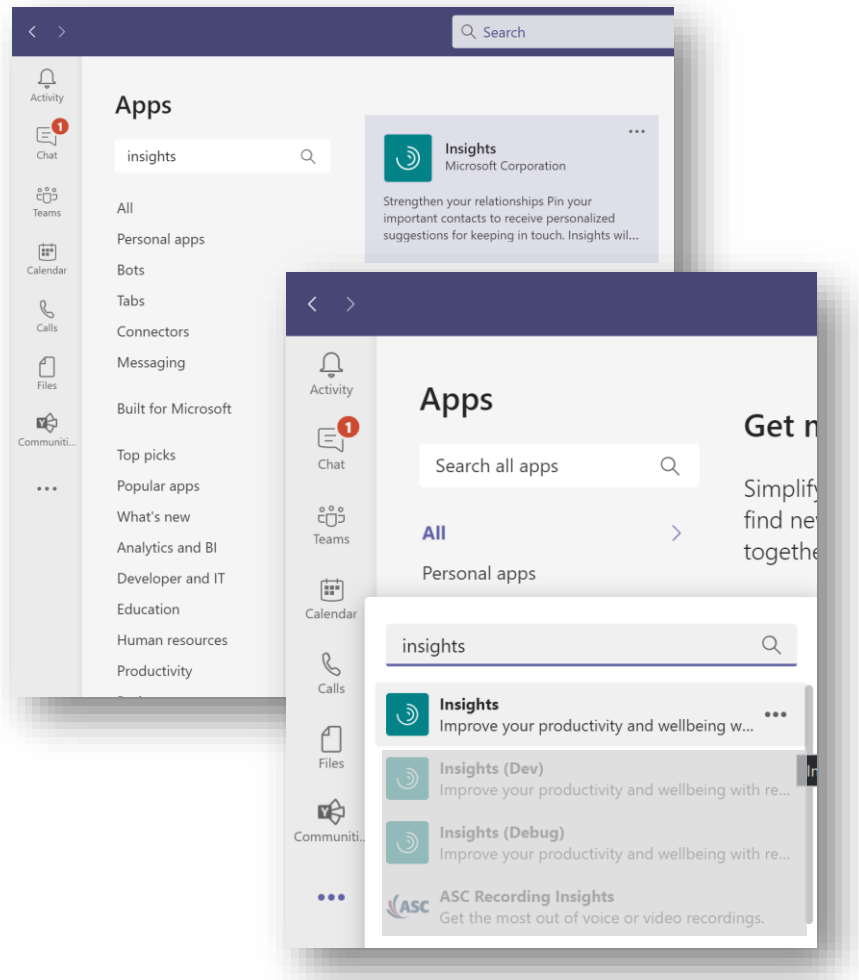

# Find and open the Microsoft Viva Insights app

Find the app by searching for **Insights** in the "... ("Apps") in the left navigation pane

Install the app by selecting **Add for me** (if it wasn't already installed by your admin)

Pin the app by selecting the **Pin icon** (if it wasn't already pinned by your admin)